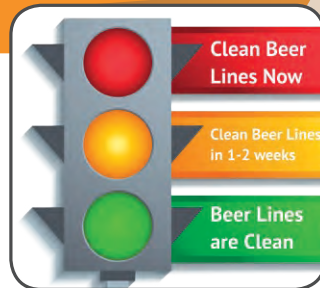

The Perfect Pint

Draft Beer Quality just got better...

Breweries can now guarantee the quality of beer served at the tap.

Inish Mini-Bar

- No Sample Prep - Beer sampled directly from tap
- Portable device for on-trade use
- Results in 60 seconds

Counts

- # bacteria cells/mL
- # yeast cells/mL

Automatic Analysis of Quality of Beer and Beer Lines:

Inish Mini-Bar

The latest technology setting a new standard in quality of draft beer directly from the tap.